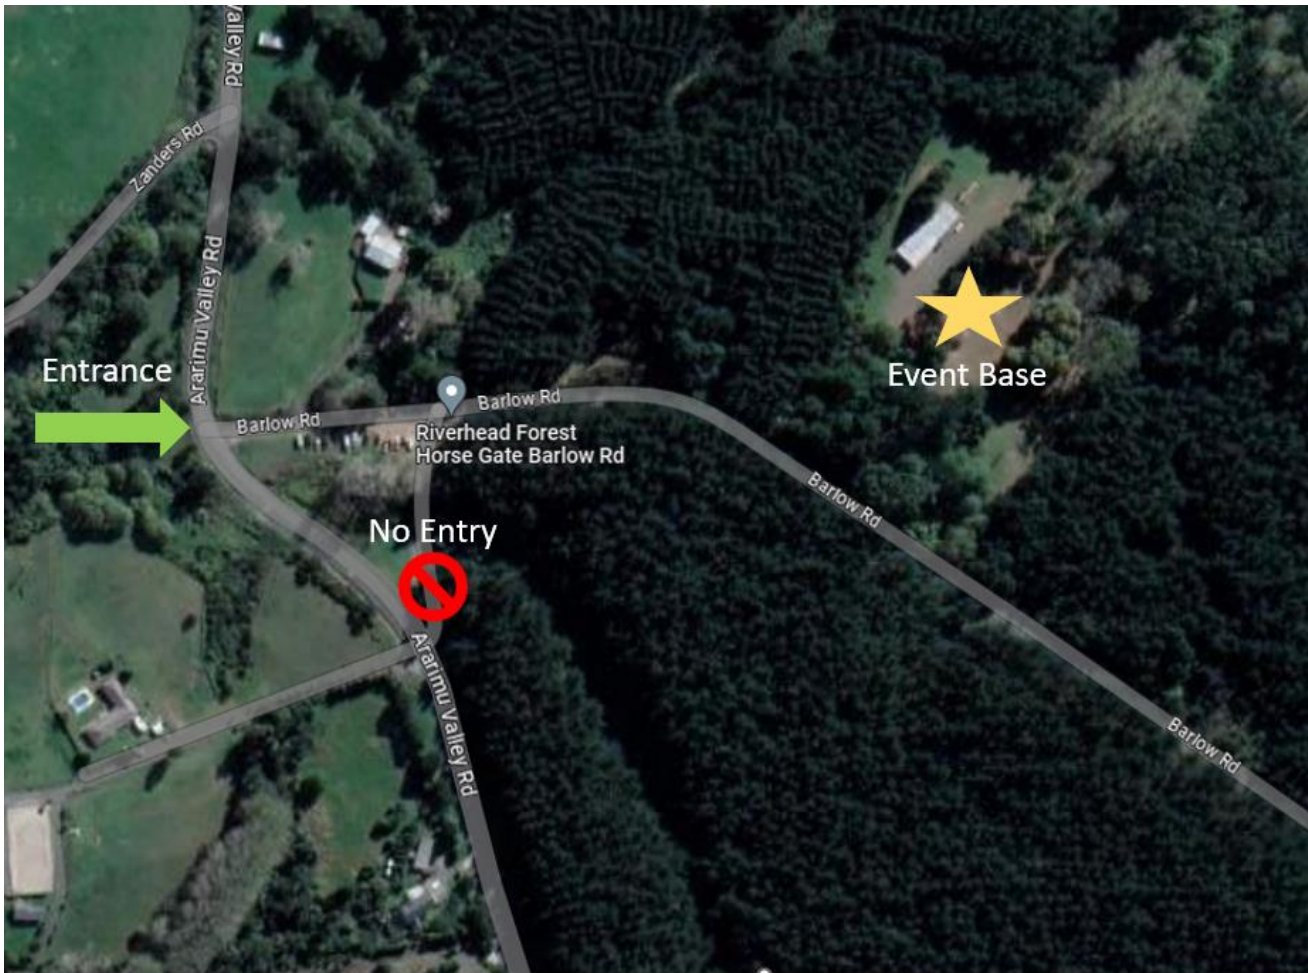

## EVENT BASE - RIVERHEAD FOREST

---

Our event base inside Riverhead Forest is just inside Barlow Road (see star marker below)

Barlow Road runs off Ararimu Valley Road (at approx. number 465). Depending on where you live there are multiple ways to get to the forest. The directions below are for the bulk of you who will be passing by the end of the North Western Motorway (Westgate) joining from Auckland or Upper Harbour Motorway. So here's how to play it from there;

Directions from North Western motorway;

1. Continue straight through the roundabout at the end of the North Western motorway.
2. After approx. 2km (after another roundabout) take a right onto **Old North Road**.
3. At the next roundabout continue straight (staying on Old North Road).
4. Continue on Old North Road for a further 4km then turn right onto **Ararimu Valley Road**.
5. After approx. 5km (about 465 Ararimu Valley Road) turn right onto **Barlow Road**. Barlow Road is not road signposted but look out for Total Sport signage and cones on the corner. (If you hit Zanders Road on your left you've gone a touch too far!)