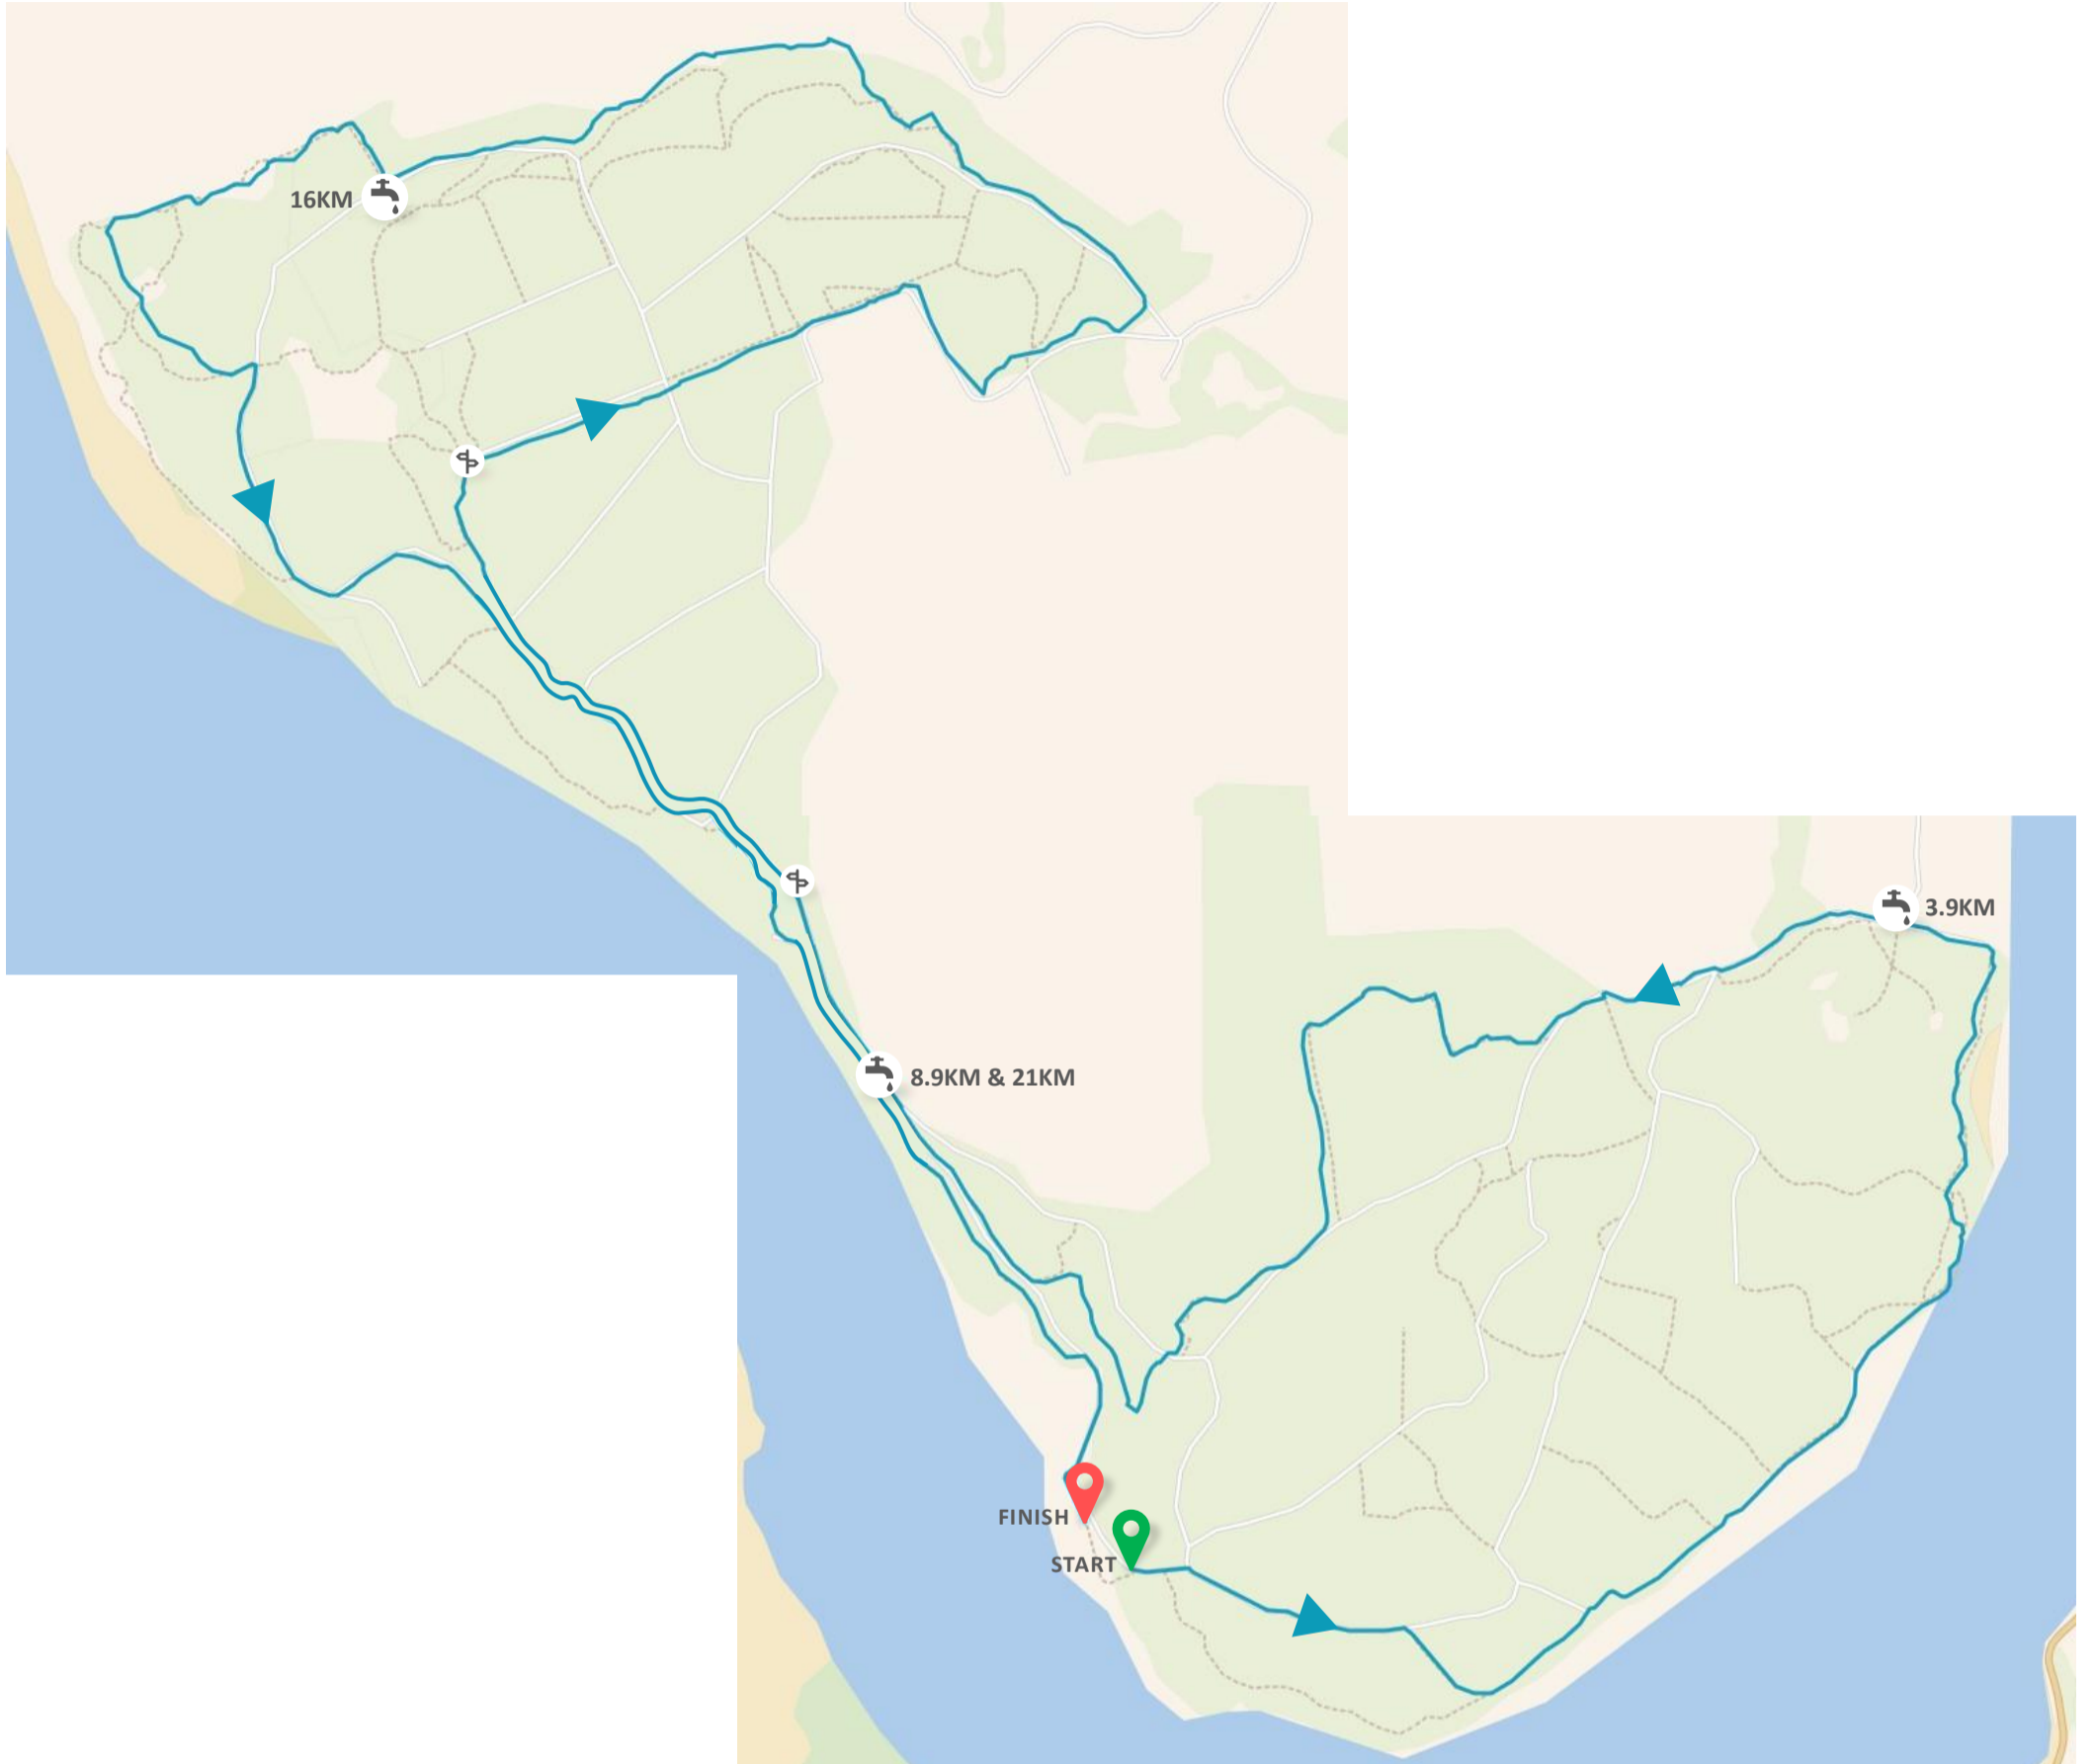

WAIUKU FOREST

# SUPER LONG COURSE - 22.6KM

MACPAC XTERRA TRAIL RUN/WALK SERIES

FIRST  COURSE SPLIT   
SECOND  DRINK STATION 

lowest point: 0 m — highest point: 113 m — height difference: 113 m