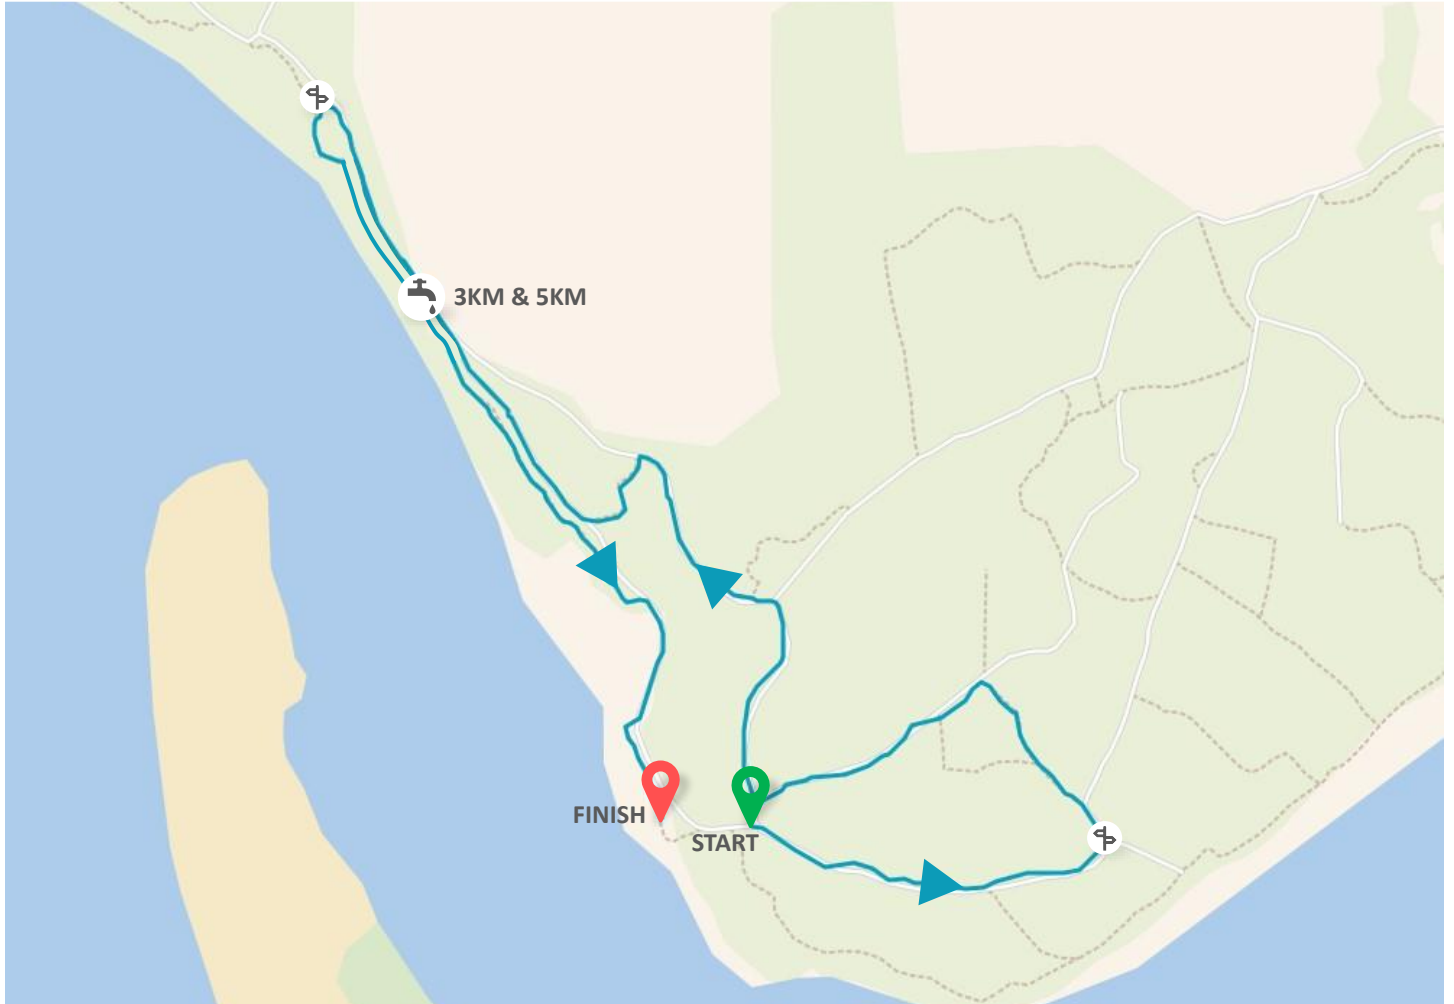

WAIUKU FOREST

SHORT COURSE - 8KM

MACPAC XTERRA TRAIL RUN/WALK SERIES

lowest point: 13 m — highest point: 58 m — height difference: 45 m