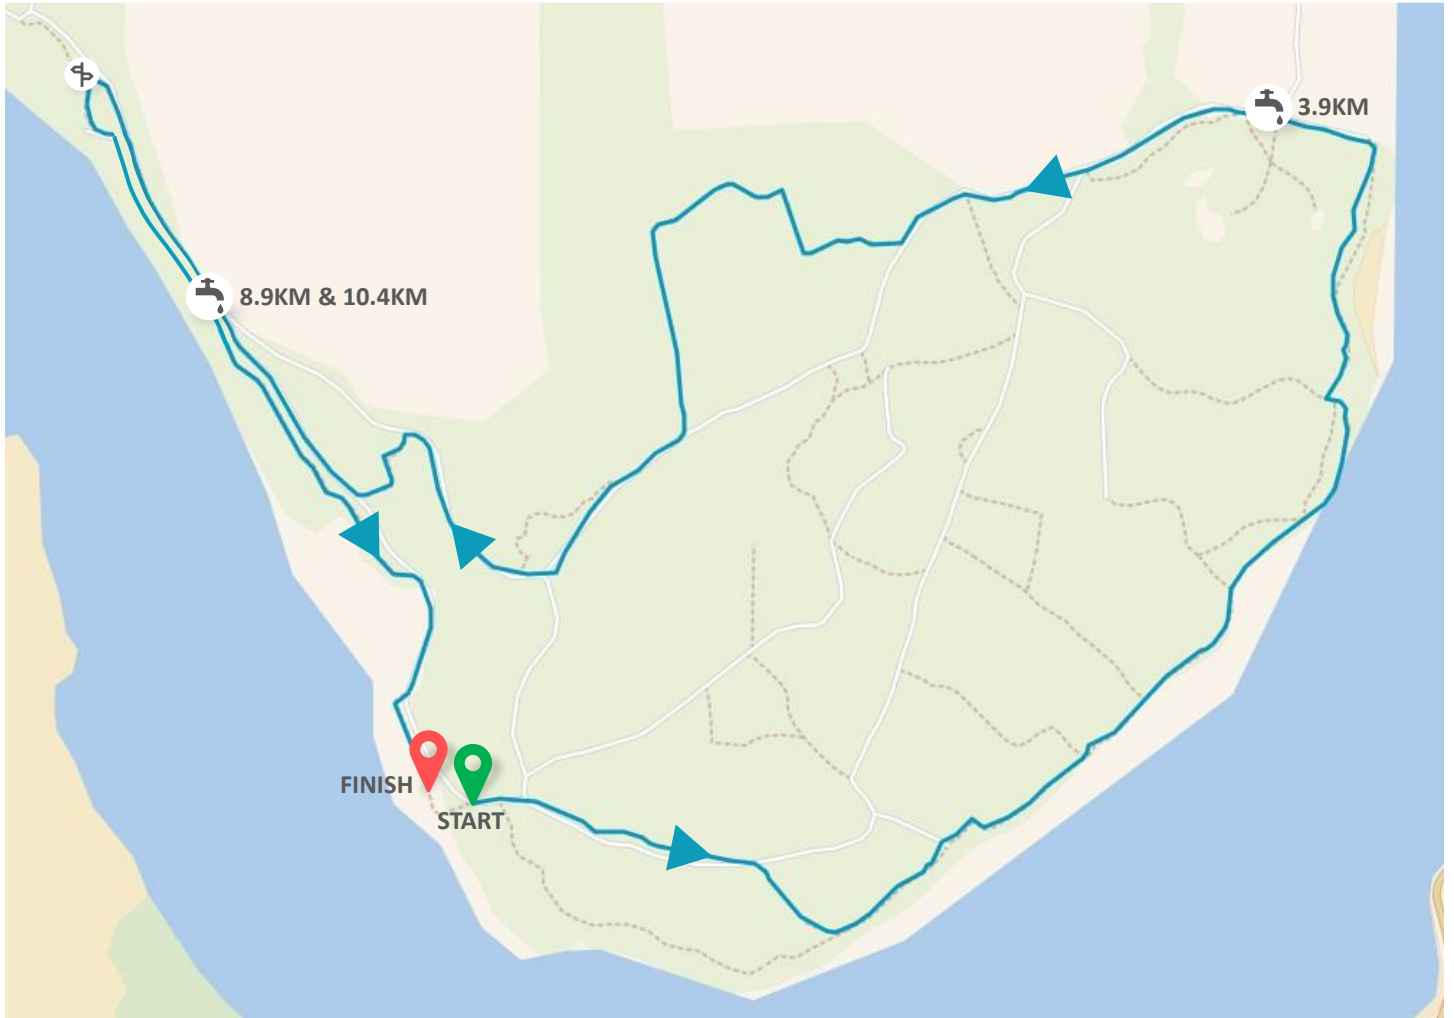

WAIUKU FOREST

# MID COURSE - 12KM

MACPAC XTERRA TRAIL RUN/WALK SERIES

FIRST  COURSE SPLIT   
SECOND  DRINK STATION 

lowest point: 6 m — highest point: 75 m — height difference: 69 m