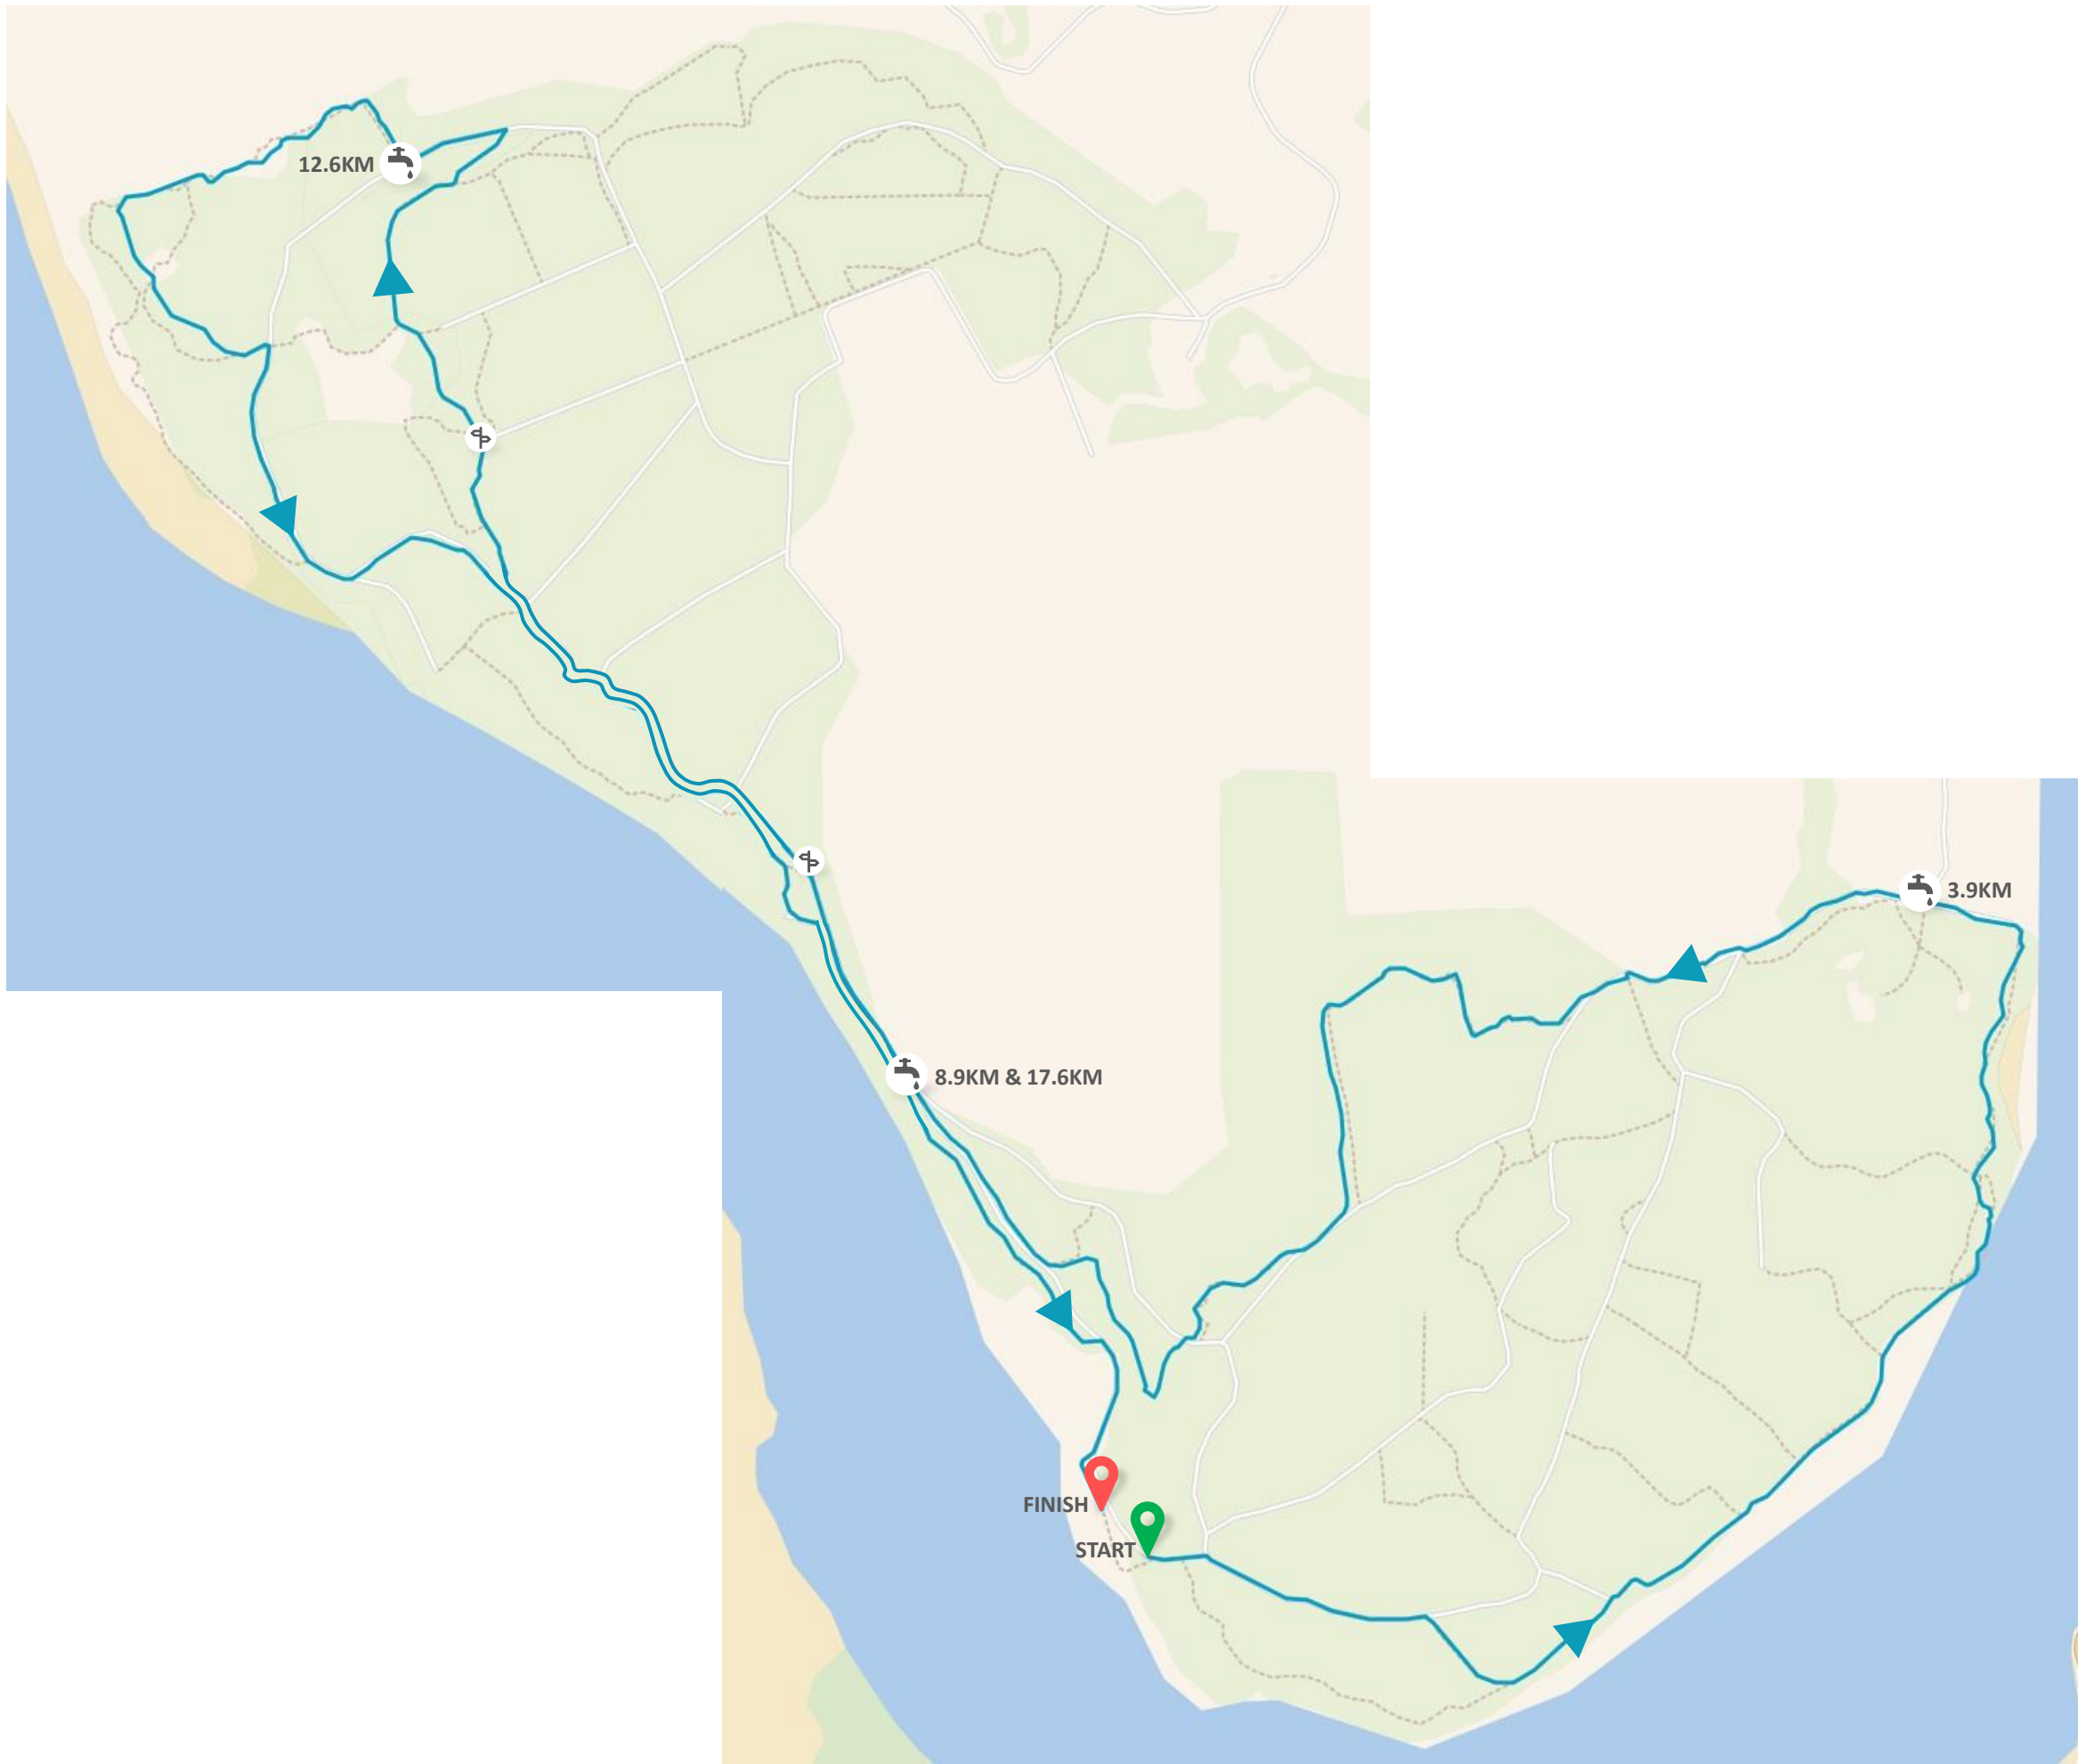

WAIUKU FOREST
LONG COURSE - 19KM
MACPAC XTERRA TRAIL RUN/WALK SERIES

FIRST ► COURSE SPLIT 
SECOND ►► DRINK STATION 

lowest point: 7 m — highest point: 132 m — height difference: 125 m