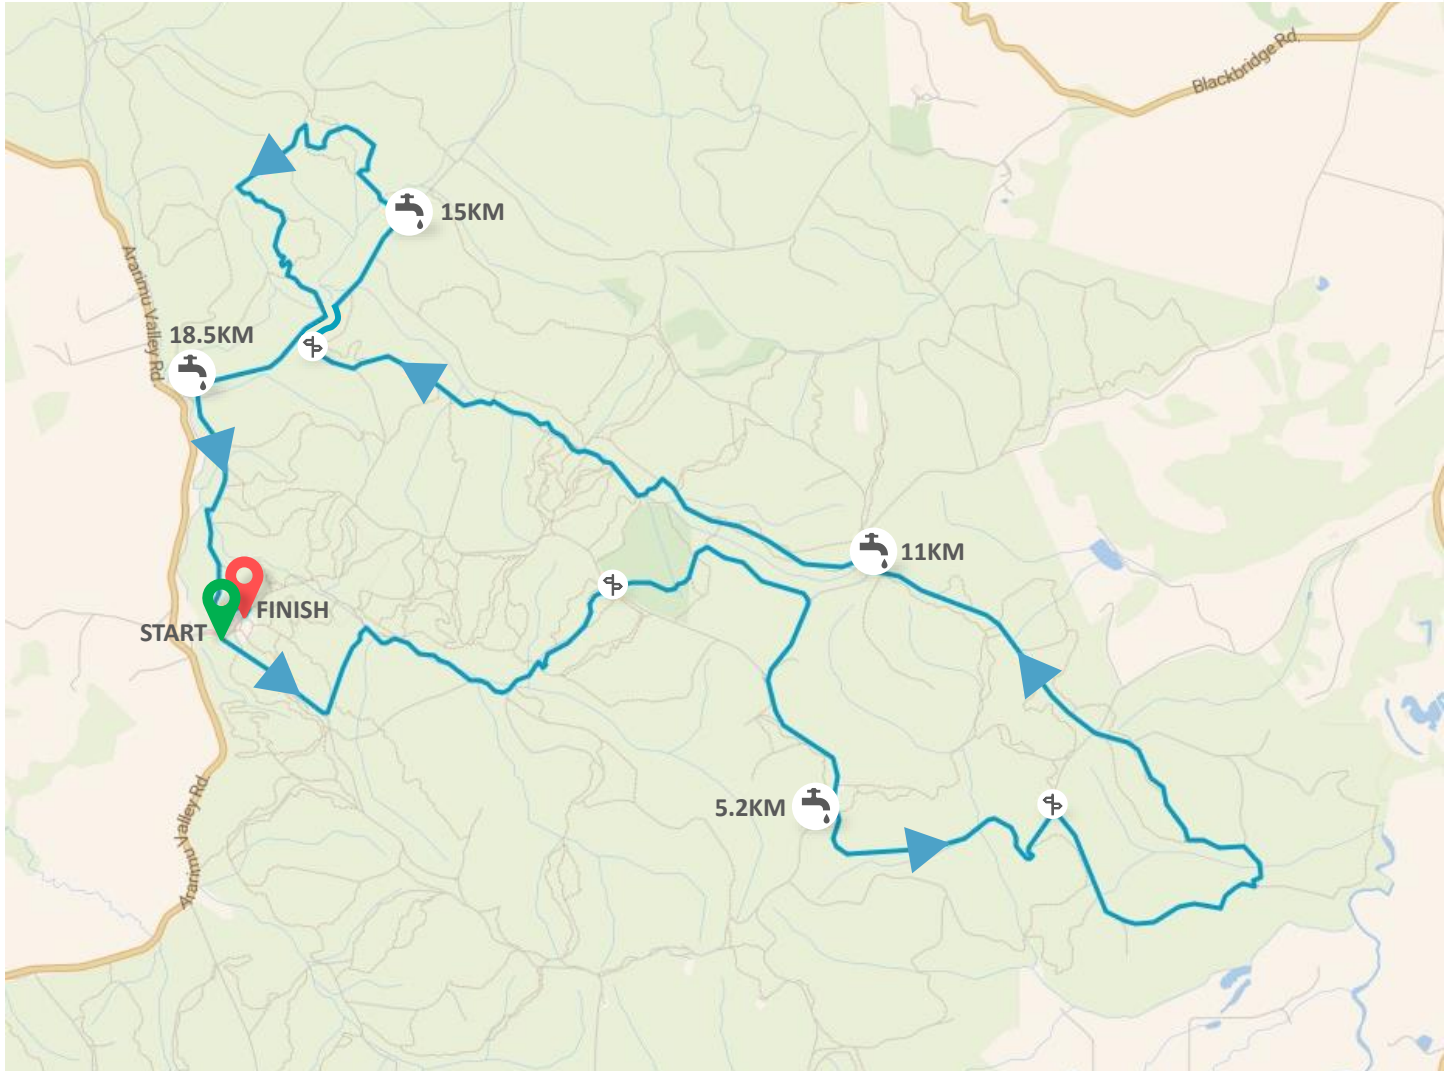

RIVERHEAD

SUPER LONG COURSE - 20KM

MACPAC XTERRA TRAIL RUN/WALK SERIES

FIRST  COURSE SPLIT 
SECOND  DRINK STATION 

lowest point: 40 m — highest point: 150 m — height difference: 110 m