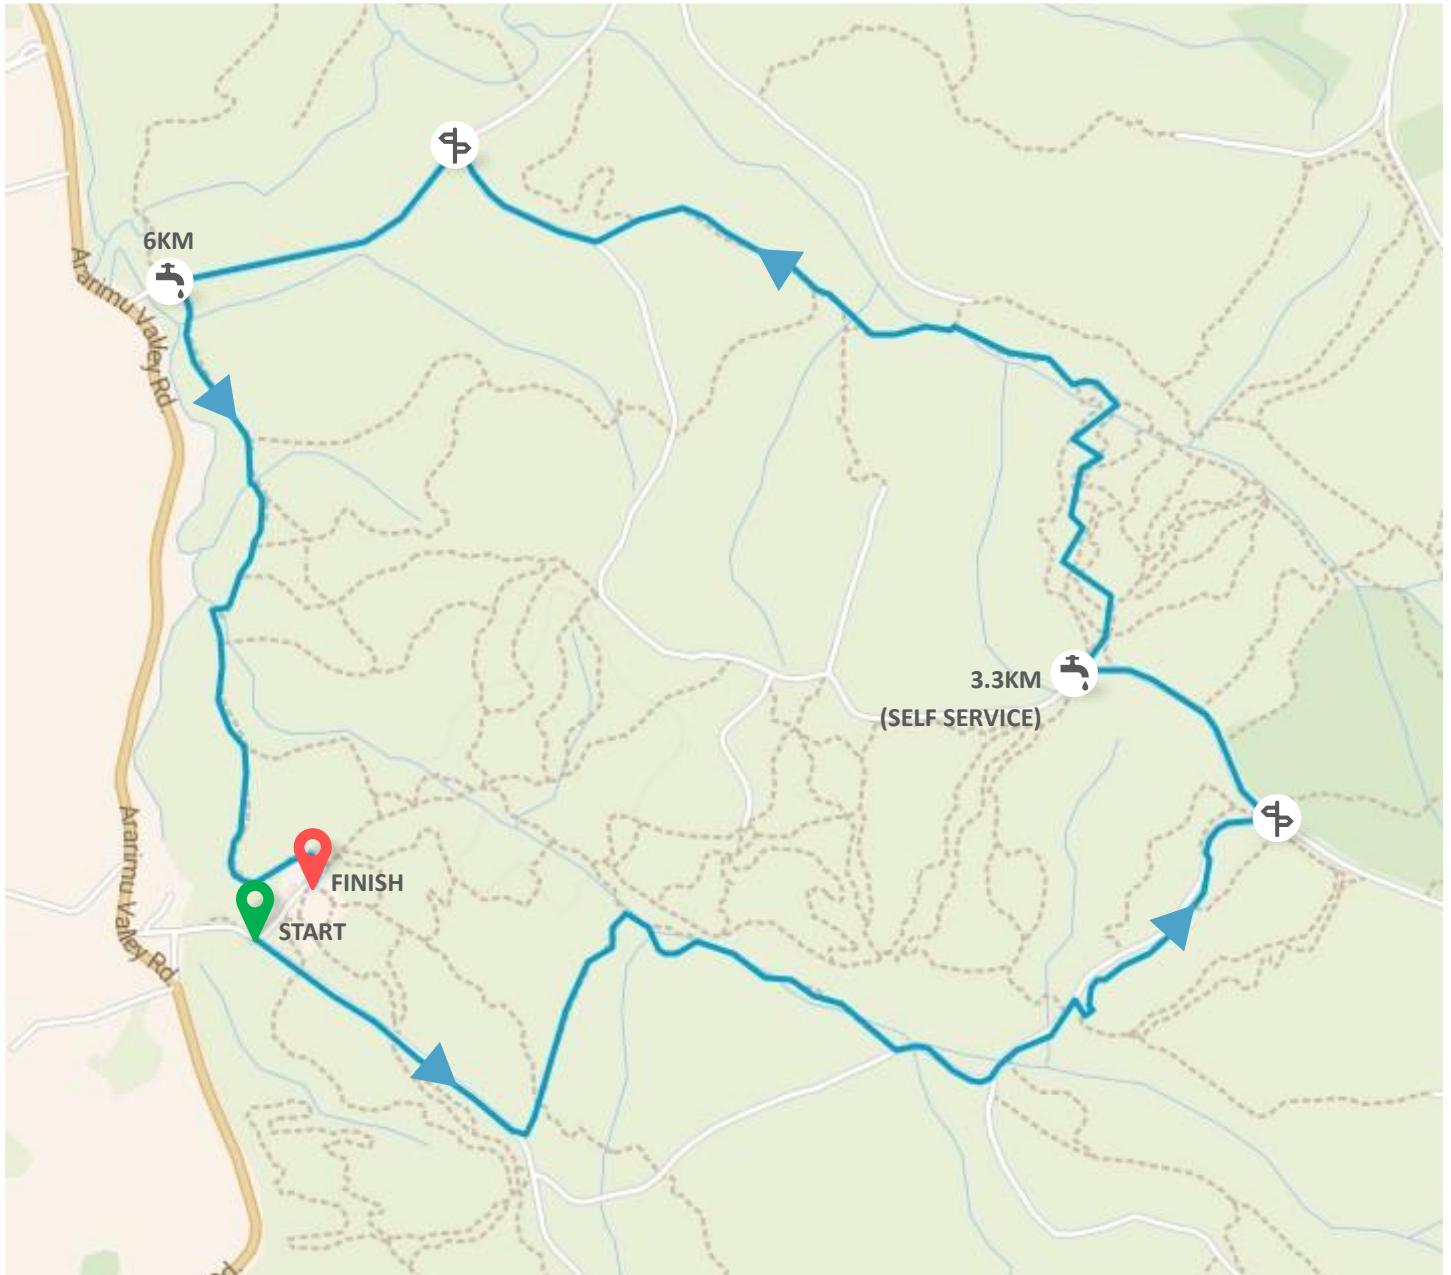

RIVERHEAD

# SHORT COURSE - 7.5KM

MACPAC XTERRA TRAIL RUN/WALK SERIES

FIRST  COURSE SPLIT   
SECOND  DRINK STATION 

lowest point: 40 m — highest point: 148 m — height difference: 108 m