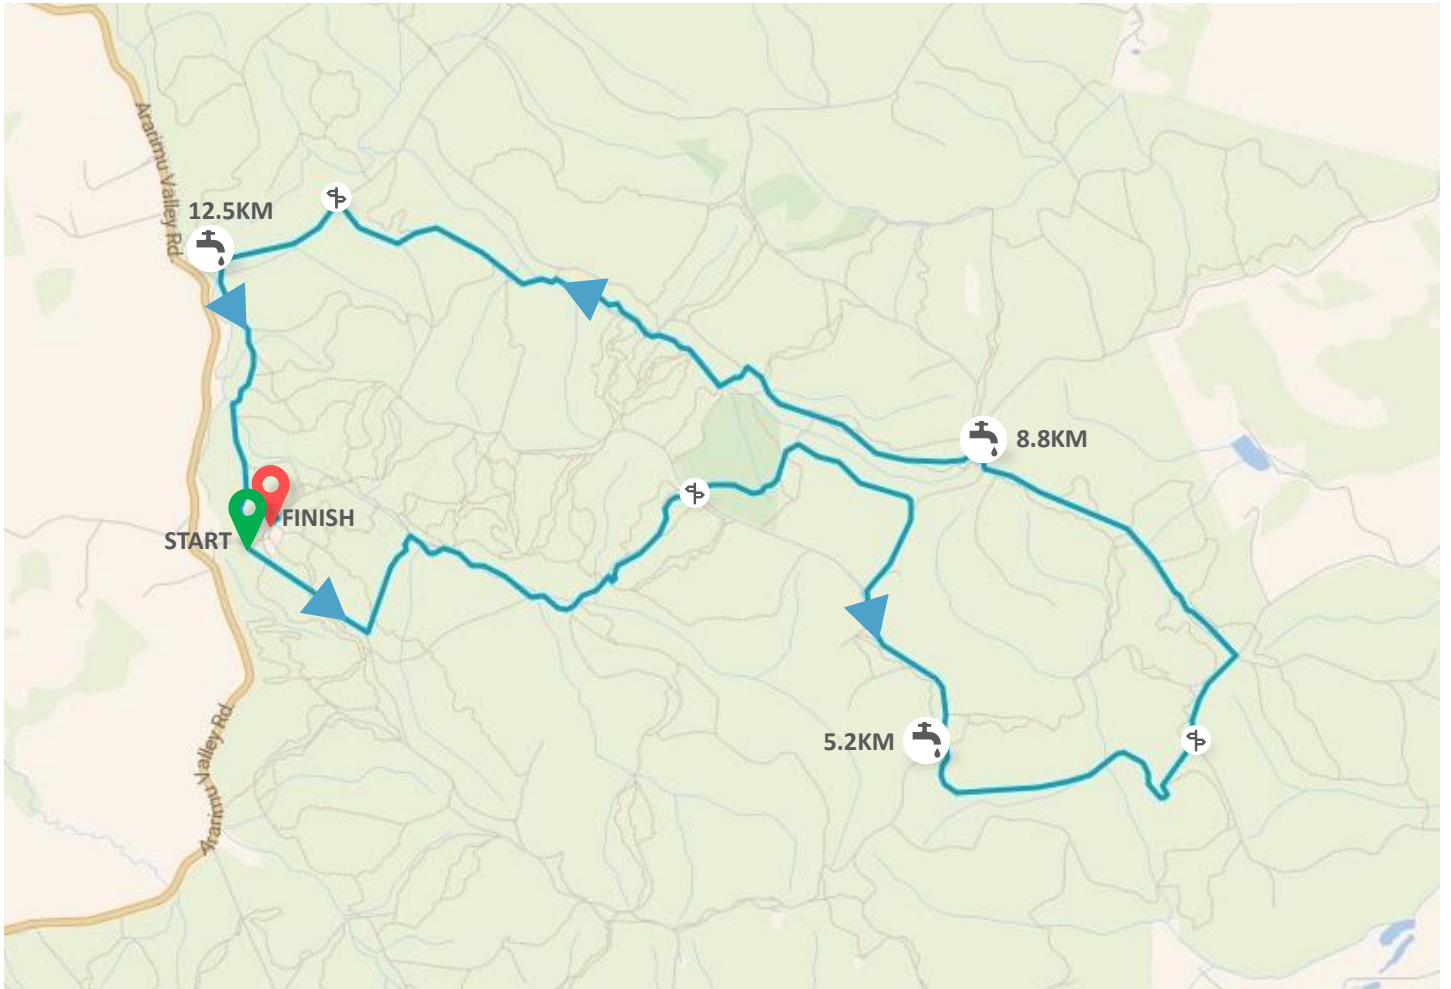

RIVERHEAD

# MID COURSE - 14KM

MACPAC XTERRA TRAIL RUN/WALK SERIES

FIRST  COURSE SPLIT   
SECOND  DRINK STATION 

lowest point: 44 m — highest point: 154 m — height difference: 110 m