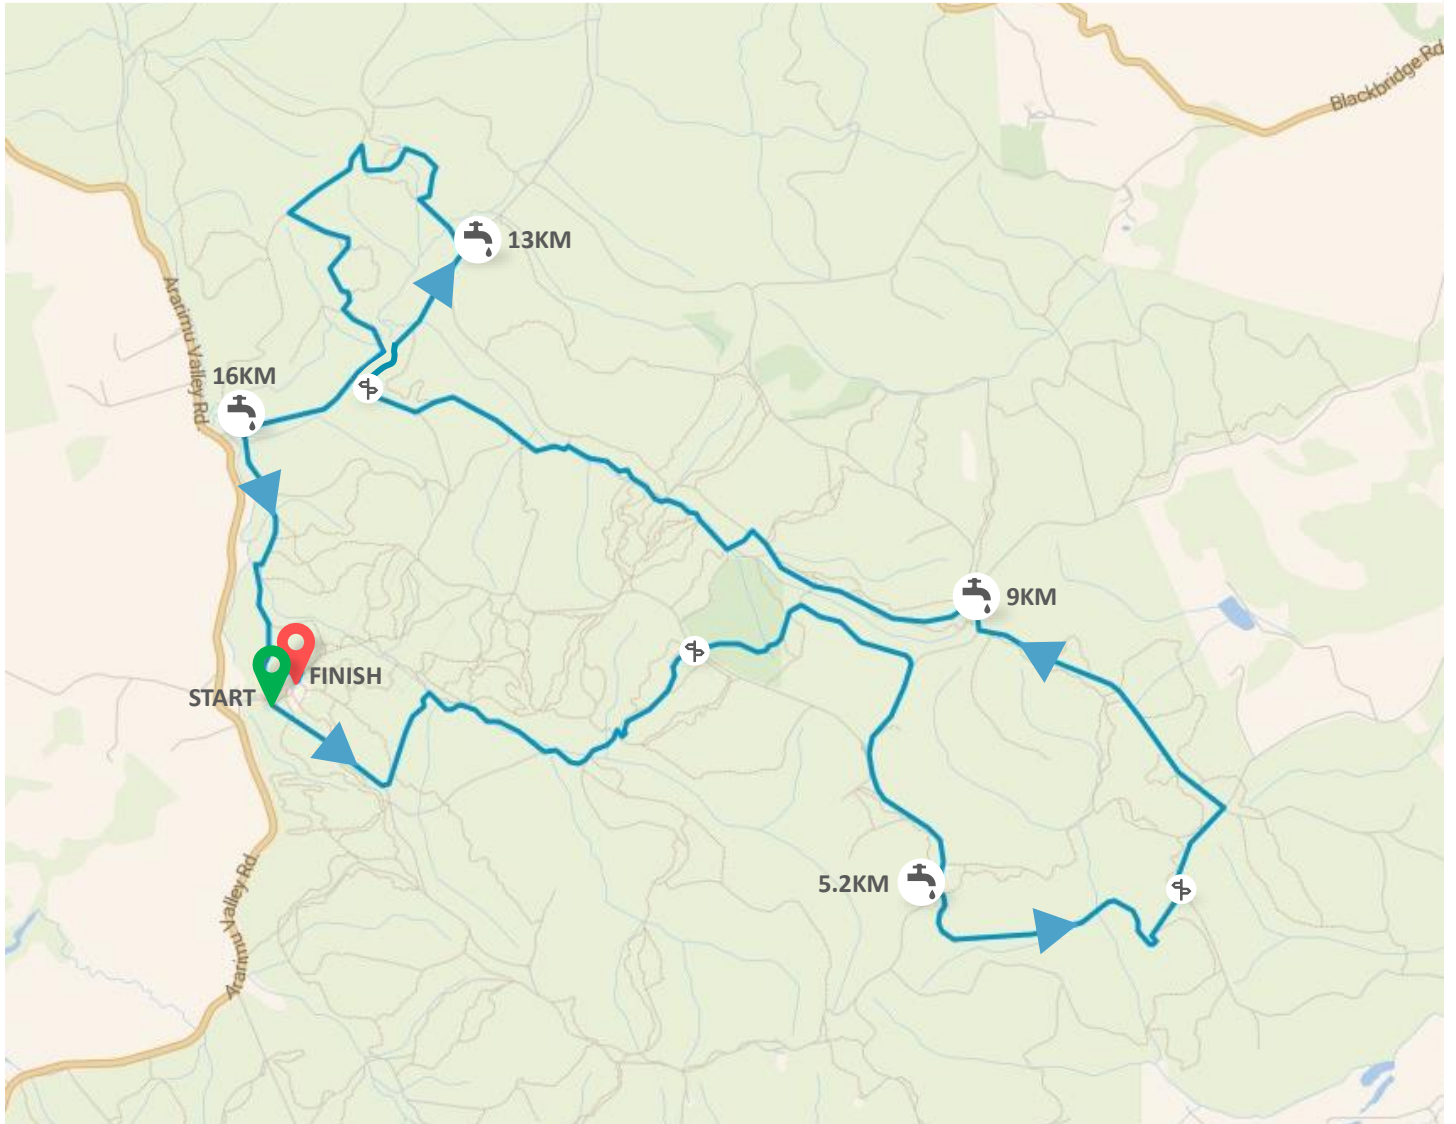

RIVERHEAD

LONG COURSE - 17.5KM

MACPAC XTERRA TRAIL RUN/WALK SERIES

FIRST  COURSE SPLIT 
SECOND  DRINK STATION 

lowest point: 41 m — highest point: 142 m — height difference: 101 m